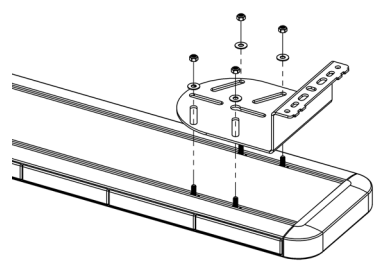

Light bar kit Transit 14- H2-H3 (front/rear)

2 x 64998

19793-04

2 x R6288

2 x M8x25

R6600

= 12.9 kg

Max.

1

2

3

M8x25

4

12Nm

20Nm