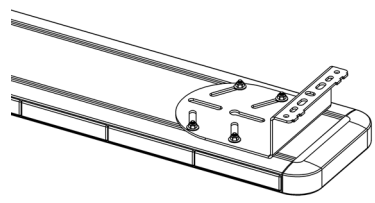

Light bar kit Transit 14- H2-H3 (front/rear)

2 x 64998

19793-04

2 x R6288

2 x M8x25

R6600

= 12.9 kg

Max.

1

2

3

M8x25

4

12Nm

20Nm