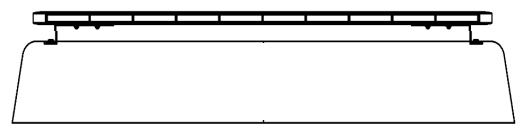

Light bar kit Transit 14- H2-H3 (front/rear)

2 x 64998

19793-04

2 x R6288

2 x M8x25

R6600

= 12.9 kg

Max.

1

2

3

M8x25

4

12Nm

20Nm