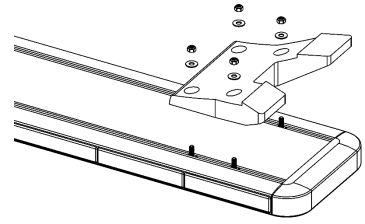

Light bar kit Transit 14- H2-H3 (front/rear)

2 x 64998

19793-04

2 x R6288

2 x M8x25

R6600

= 12.9 kg

Max.

1

2

3

M8x25

4

12Nm

20Nm