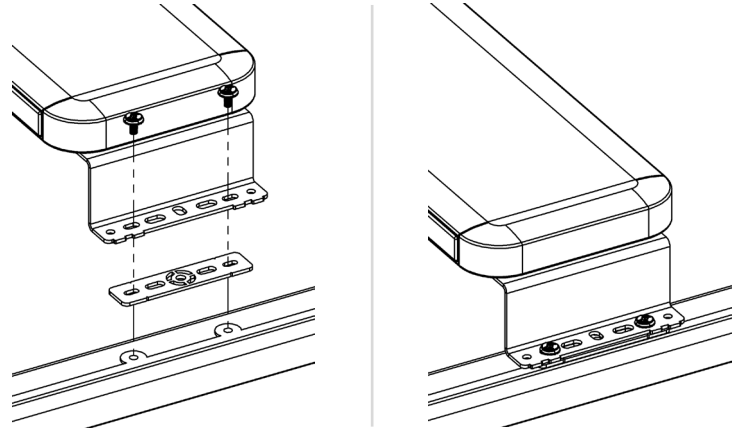

Light bar kit Vito 14- (front/rear)

2 x 62890

19793-04

2 x R6288

4 x M6x12

R6600

1

2

3

4