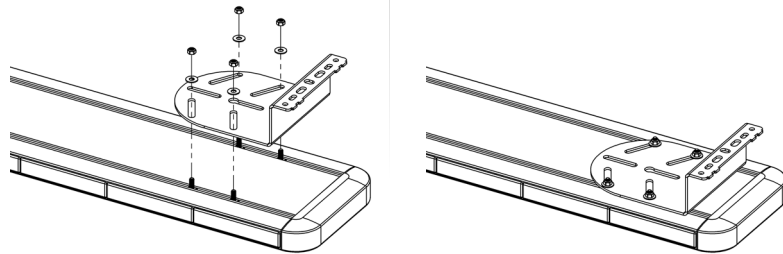

Light bar kit Vito 14- (front/rear)

2 x 62890

19793-04

2 x R6288

4 x M6x12

R6600

1

2