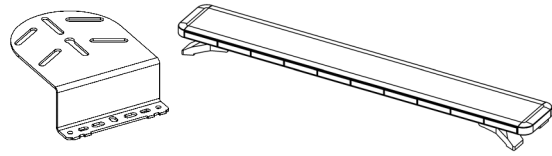

Light bar kit Vito 14- (front/rear)

2 x 62890

19793-04

2 x R6288

4 x M6x12

R6600

1

2