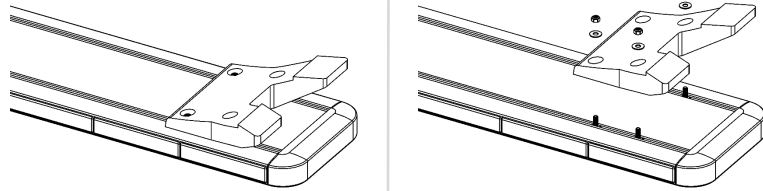

Light bar kit Vito 14- (front/rear)

2 x 62890

19793-04

2 x R6288

4 x M6x12

R6600

1

2