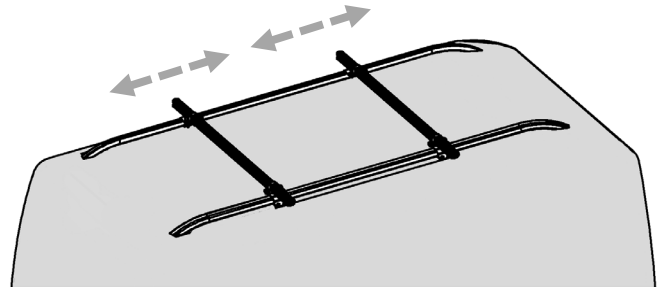

MODUL-SYSTEM RR570023201

Roof bar kit Caddy Cargo 20- with rails, 2 bars

4 x 65002

4 x 64549

2 x 73211

4 x R6283

8 x M8x16

8 x M8

8 x M6

8 x M6x40

= 5.3 kg

1

M8x16

M8

2

3

4

M6x40

M6

5

6